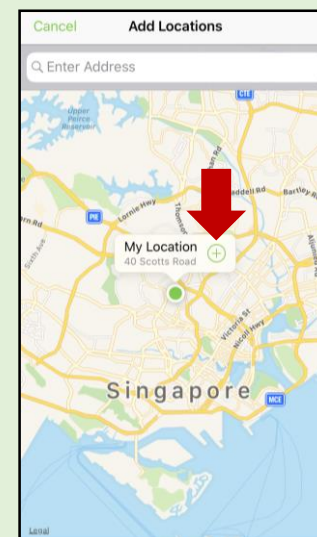

STEP 1 >>> STEP 2 >>> STEP 3 >>> STEP 4 >>> STEP 5

Tap the bell icon

Select "Alert Settings"

Enable notifications

Add locations of choice

Select locations and add