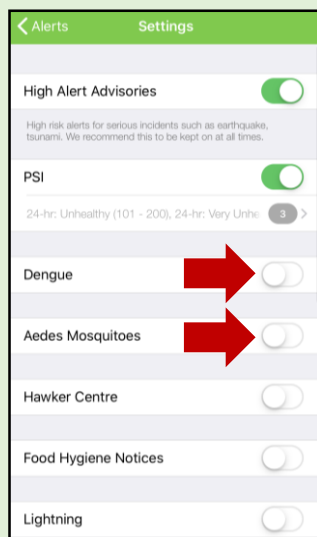

STEP 1 >>> STEP 2 >>> STEP 3 >>> STEP 4 >>> STEP 5

Tap the bell icon

Select "Alert Settings"

Enable notifications

Add locations of choice

Select locations and add