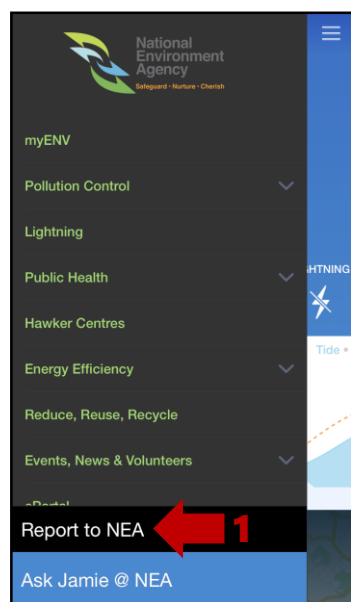

Other useful functions of myENV app

Report NEA-specific feedback

Issues such as: Littering, Mosquito nuisance and Smoking at prohibited places

1. Report to NEA
2. Key in details of your feedback
3. Select if you wish to be updated
4. Submit

Other functions

- Weather forecast and air quality
- Locate your nearest hawker centre
- Locate recycling collection points
- Events and volunteers