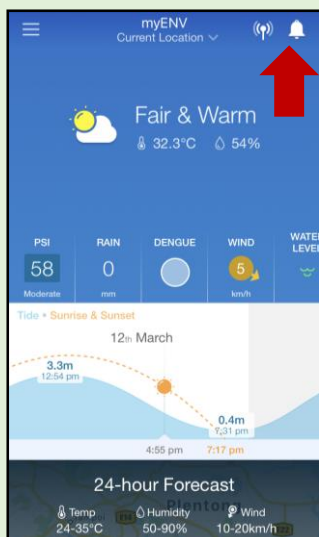

STEP 1 >>> STEP 2 >>> STEP 3 >>> STEP 4 >>> STEP 5

Tap the bell icon

Select "Alert Settings"

Enable notifications

Add locations of choice

Select locations and add