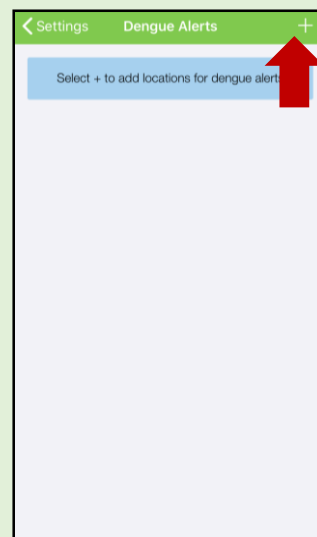

STEP 1 >>> STEP 2 >>> STEP 3 >>> STEP 4 >>> STEP 5

Tap the bell icon

Select "Alert Settings"

Enable notifications

Add locations of choice

Select locations and add