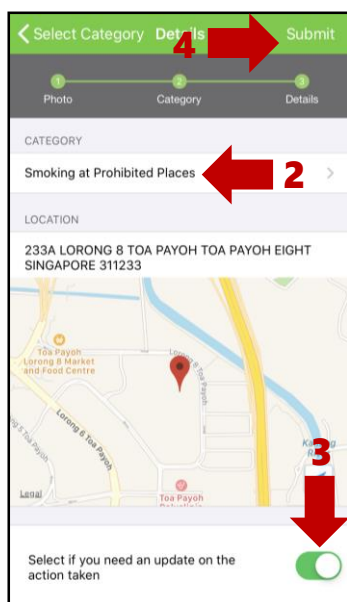

Other useful functions of myENV app

Report NEA-specific feedback

Issues such as: Littering, Mosquito nuisance and Smoking at prohibited places

1. Report to NEA
2. Key in details of your feedback
3. Select if you wish to be updated
4. Submit

Other functions

- Weather forecast and air quality
- Locate your nearest hawker centre
- Locate recycling collection points
- Events and volunteers